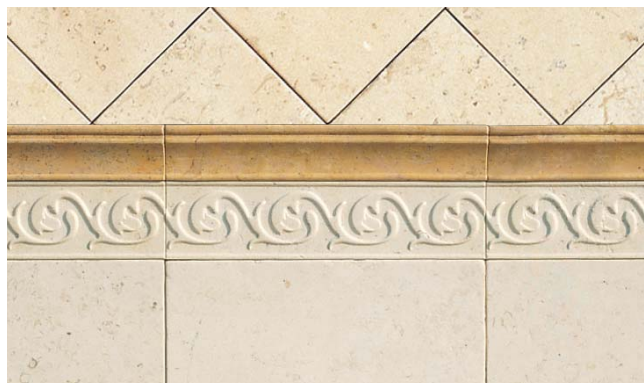

Dionea

DS15

Cornice
Decoro
Rivestimento

C2 Giallo Sahara
Crema Luna
Crema Luna