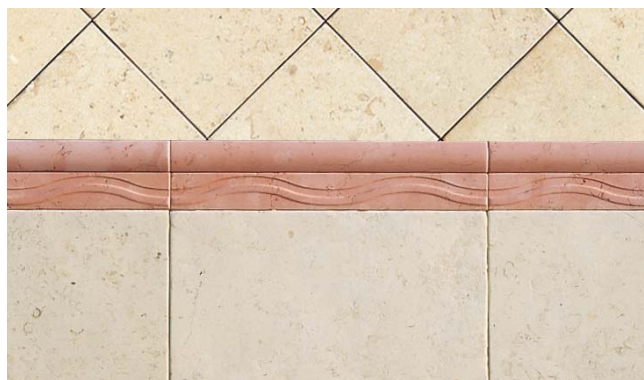

Il trattamento IDRO-OLIO REPELLENTE e la ceratura sono inclusi.

The "Decori a Sbalzo" are figurative and abstract embossed decorations on smoothed stone with a finishing that faithfully reproduces the erosion work of time and nature. Each design is coordinated in 4 different sizes (7.5x30x1 - 3.5x30x1 - 7.5x7.5x1 - 3.5x3.5x1) to meet any composition need. Each design can be reproduced on every Dolomya size and material, on every moulded slab or special piece. Customized designs and patterns (figurative compositions, advertisement notices, logos and brands) can be made on request.

C2 e T1 Radica Noce
Rosa Perlino
Rosa Perlino

Il codice identifica unicamente il disegno.
Code identifies only the laying project.

Esempio di combinazione colori.
Colour samples.

Duna

DS1

Cornice
Decoro
Rivestimento